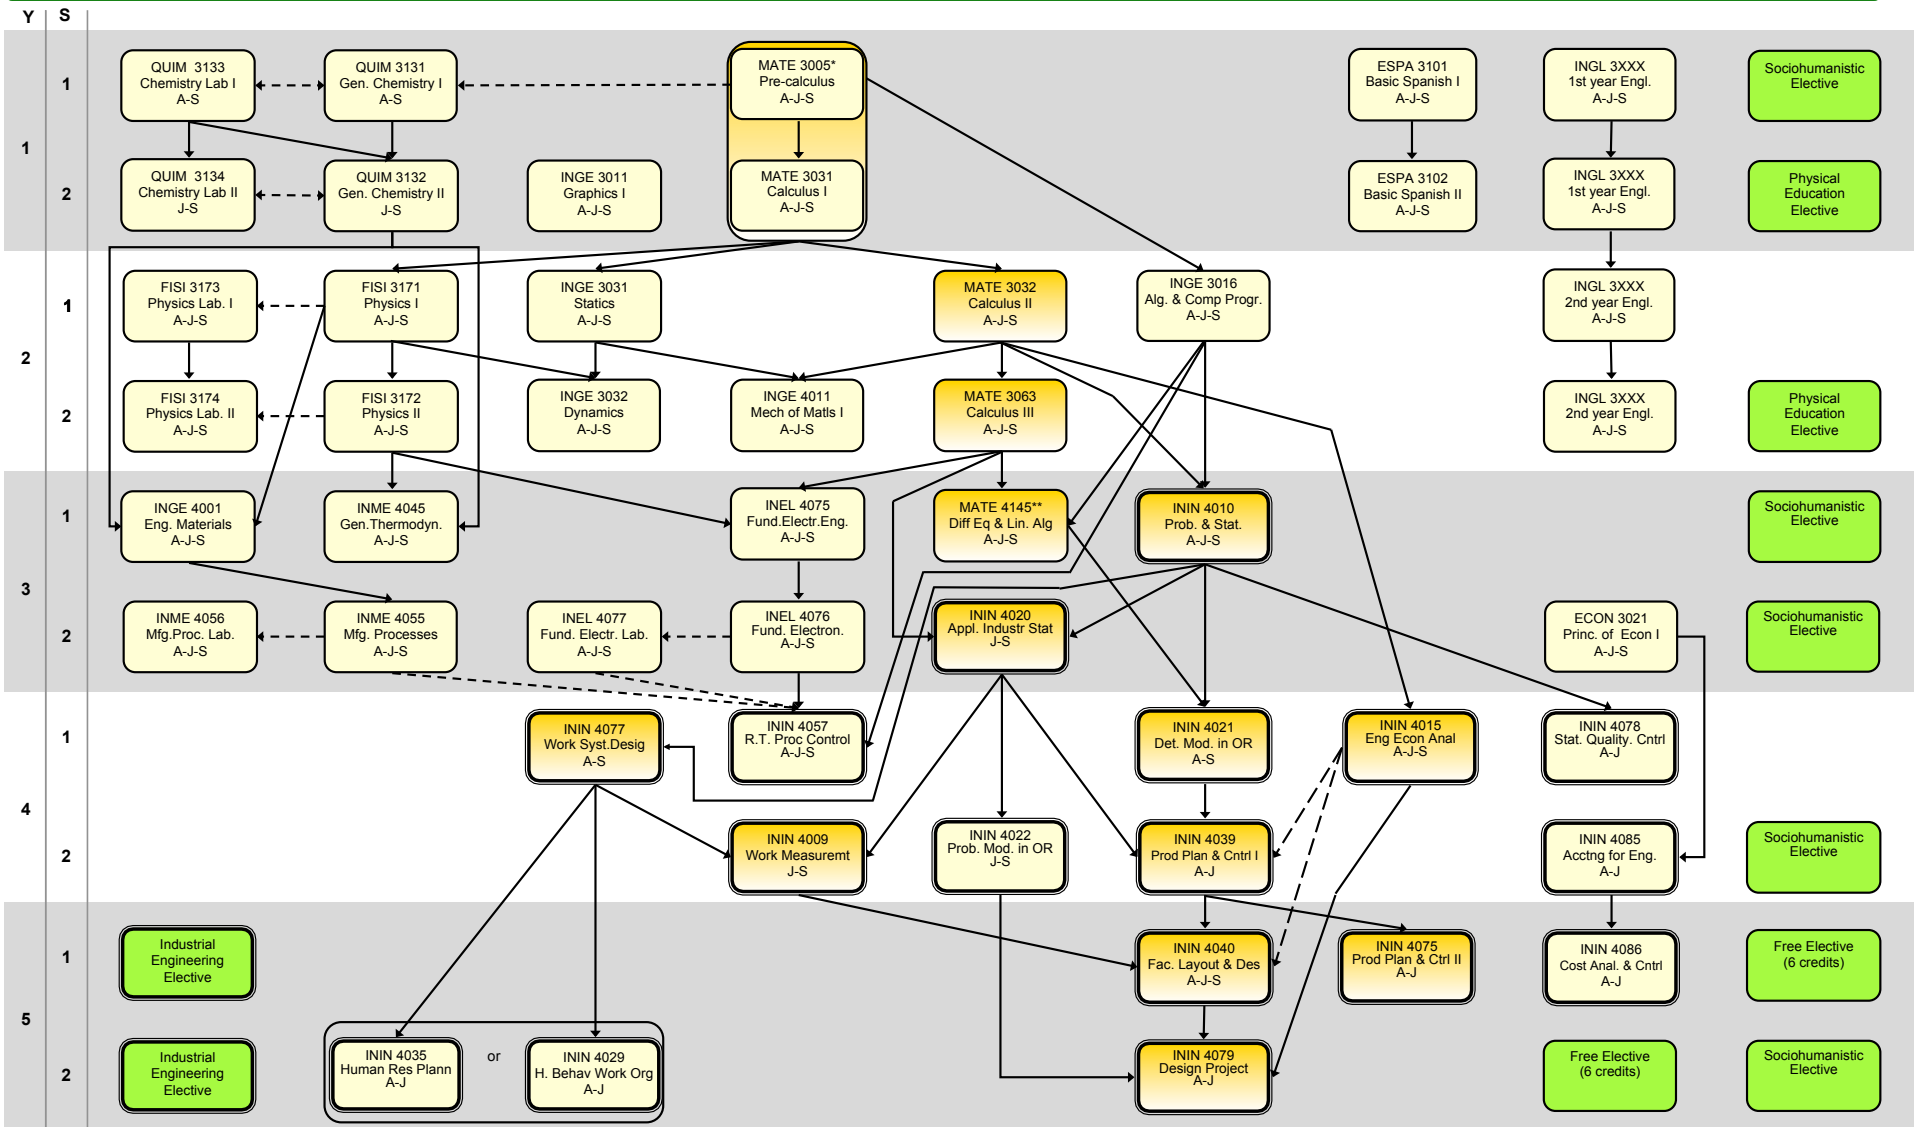

# University of Puerto Rico - Mayagüez Campus

## Department of Industrial Engineering

### SCHEDULE OF ININ COURSES - 2014-2015 UNDERGRADUATE CATALOGUE

**LEGEND:**

Co-requisite Pre-requisite

A: Course is offered during the semester starting in August  
 J: Course is offered during the semester starting in January  
 S: Course is offered during the Summer  
 (depends on budget and demand constraints)

\*An alternative sequence is  
 MATE3143 - MATE3144 or  
 MATE3171 - MATE3172 - MATE3031

\*\* Required for students accepted on or after August 2002