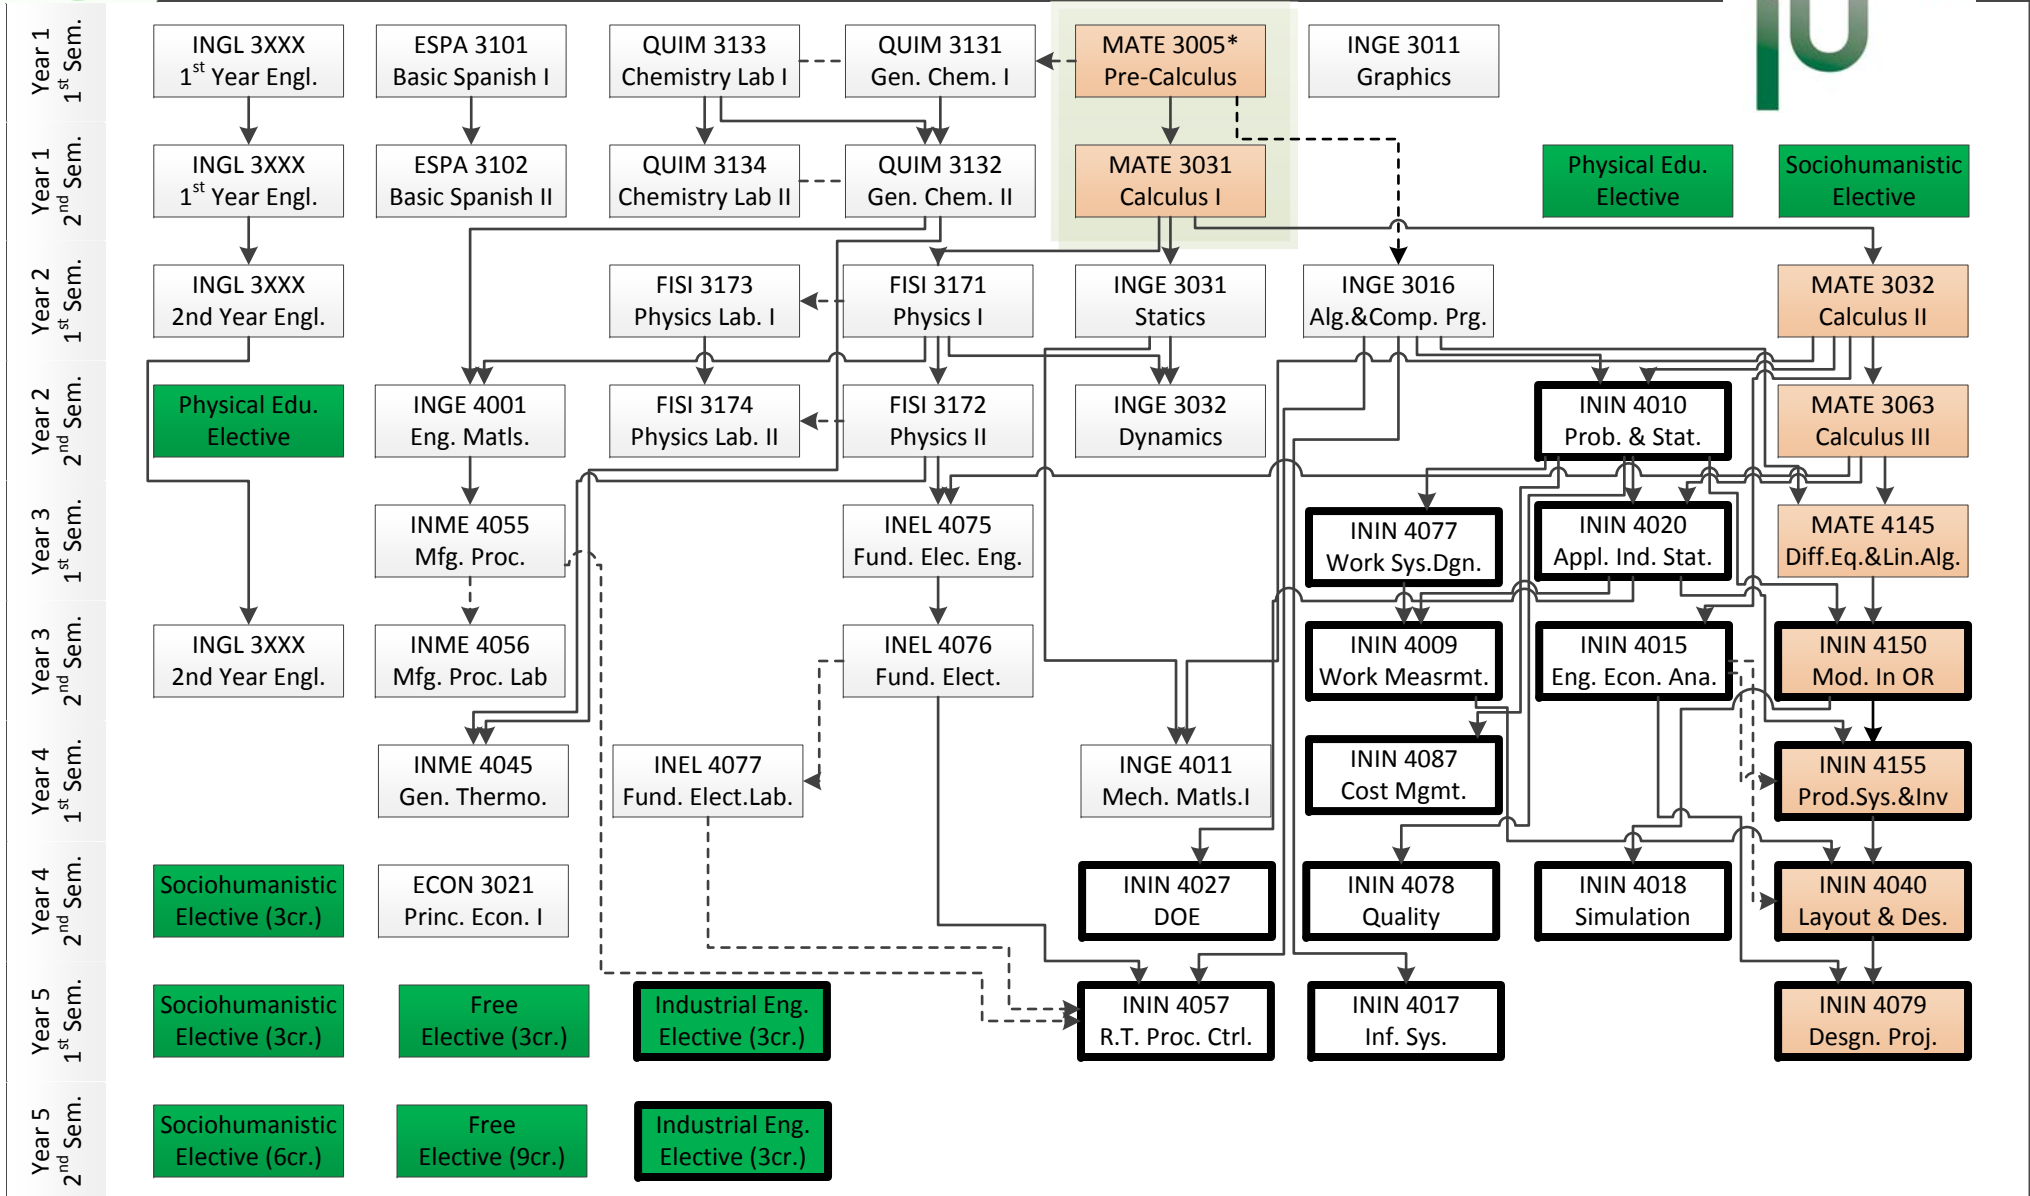

2016 Industrial Engineering - Undergraduate Program of Study

Legend

- Critical Path Courses (4.5 Sem.) ININ Courses Elective Courses
- > Requisite
- - - - -> Co-requisite

*An alternative sequence is
 MATE3143 - MATE3144 or
 MATE3171 - MATE3172 - MATE3031