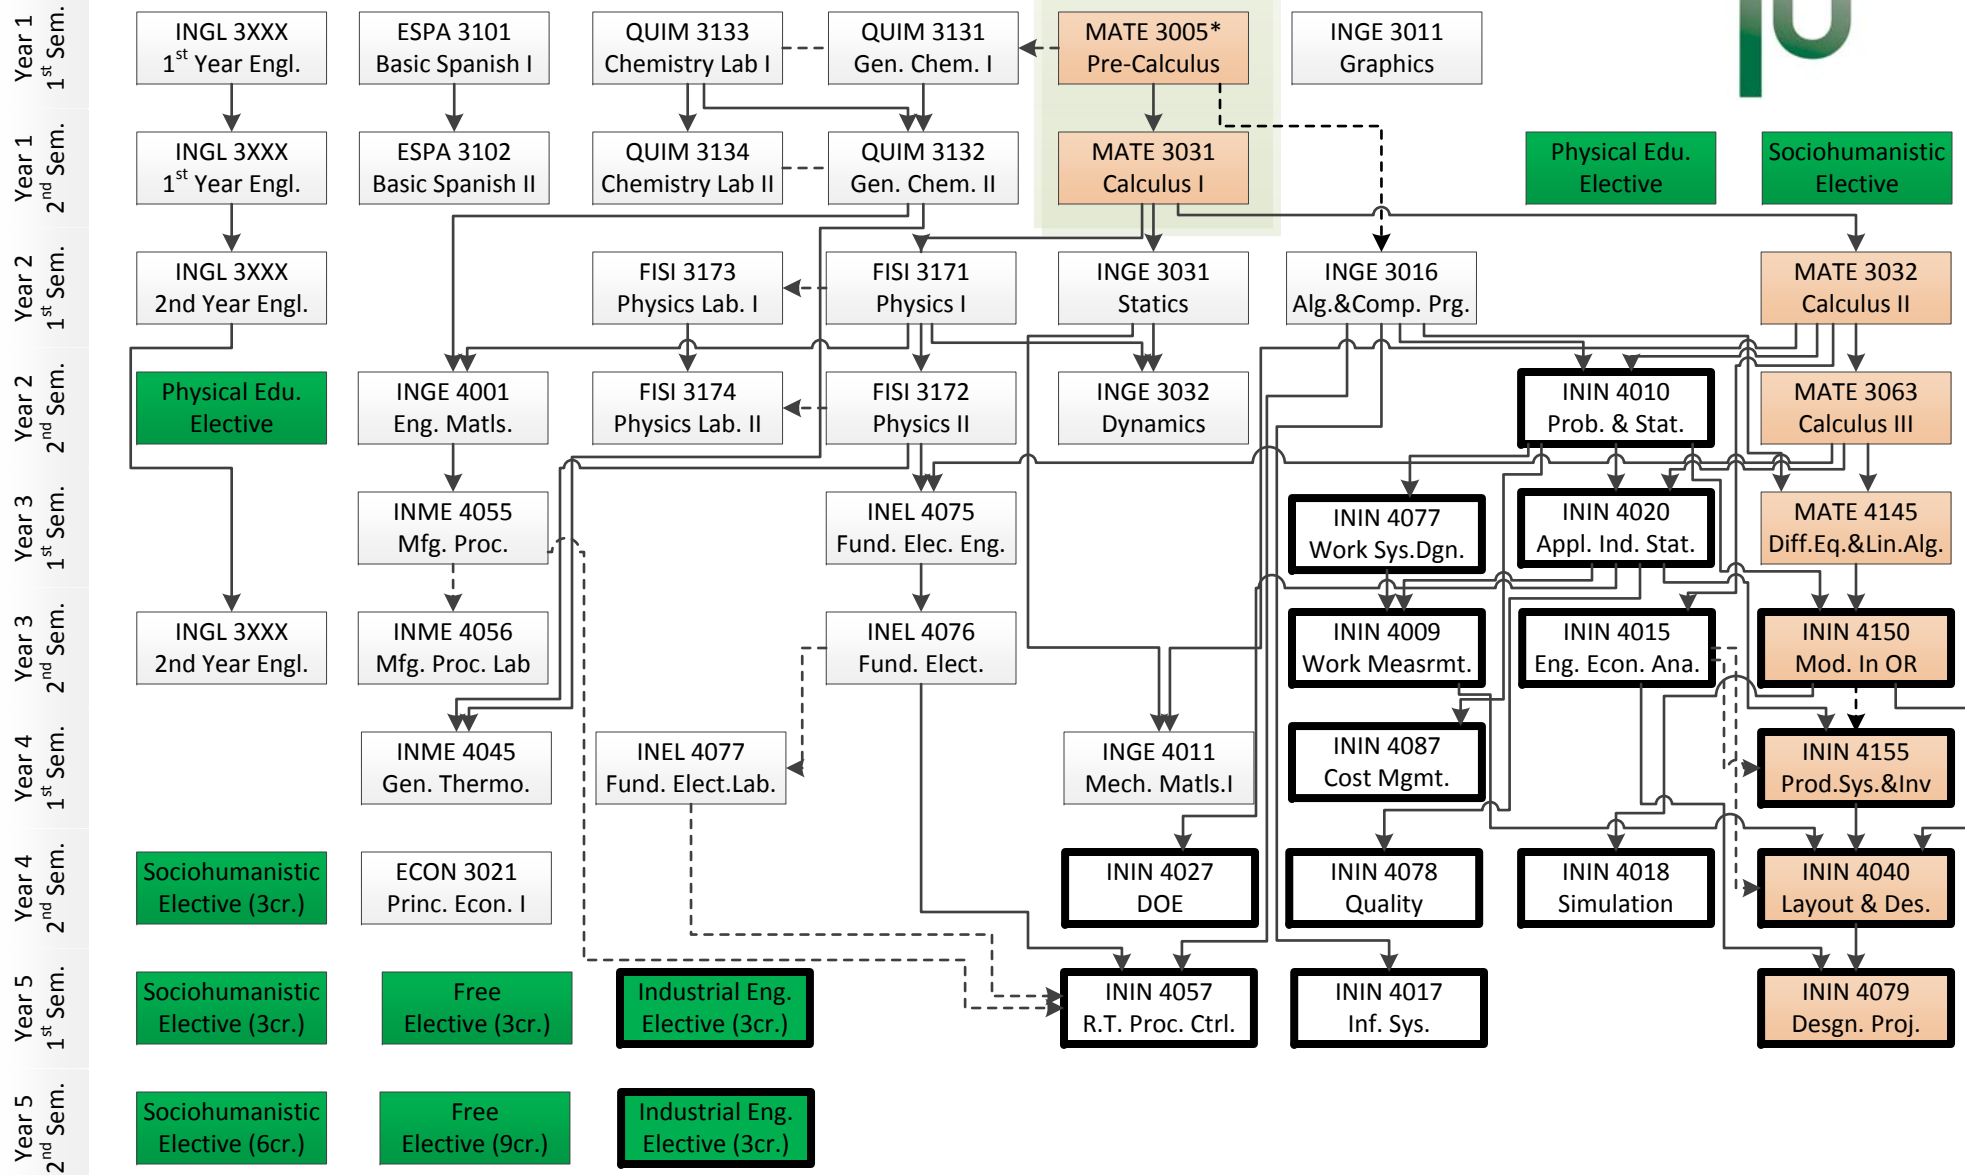

2016 Industrial Engineering - Undergraduate Program of Study

2016, Revision B

Legend

Critical Path Courses (4.5 Sem.)
ININ Courses
Elective Courses

*An alternative sequence is
 MATE3143 - MATE3144 or
 MATE3171 - MATE3172 - MATE3031